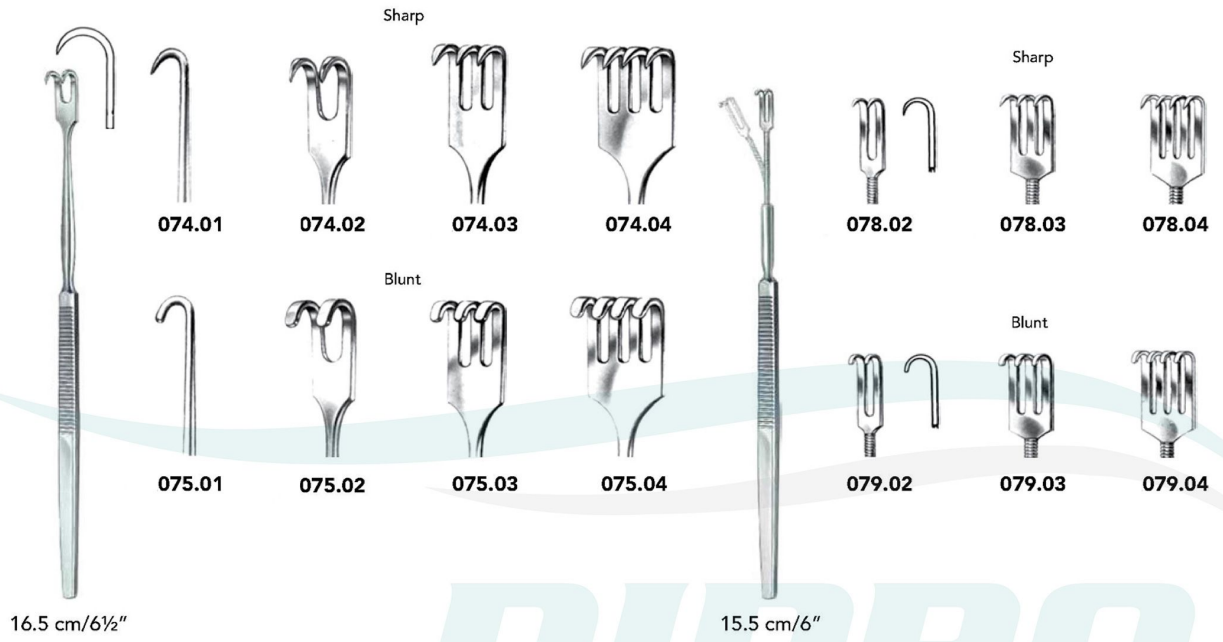

088.12
12 cm/4¾"

LANGENBECK-MINI
16 cm/6¼"

095.10
12 x 6 mm

095.20
20 x 6 mm

095.17
18 x 6 mm

095.22
21 x 8 mm

099.16
16 cm/6¼"
14 x 8 mm

Retractors (Saddle Hooks & Hooklets)