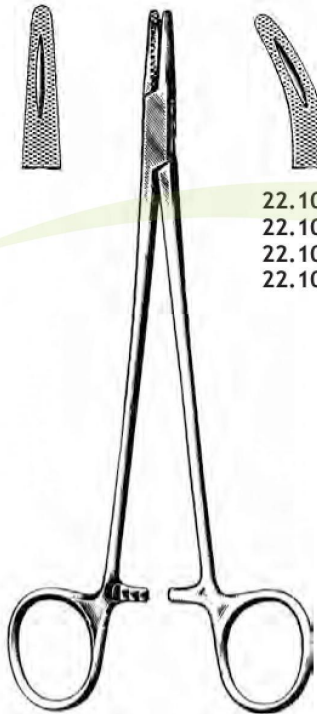

HEGAR-BAUMGARTER
 22.060.14
 14 cm/5½"

FERRIS-SMITH
 22.078.15
 15 cm/6"

CRILE-MURRAY
 22.080.15
 15 cm/6"

CRILE-WOOD
 22.090.15
 15 cm/5"

22.101.14
 22.103.16
 22.105.18
 22.107.20

MAYO HEGAR
 22.100.14 14 cm/5½"
 22.102.16 16 cm/6¼"
 22.104.18 18 cm/7"
 22.106.20 20 cm/8"

MAYO HEGAR
 22.114.16 16 cm/6¼"
 22.116.16 18 cm/7"
 22.118.16 20 cm/8"

OLSEN-HEGAR
 22.280.14
 14 cm/5½"

EN Needle Holders
 DE Nadlehalter
 ES Porta-agujas

OLSEN-HEGAR
 22.282.14 14 cm/5½"
 22.284.18 18 cm/7"

Awls
 Lezna
 Ahle

For Lower Jaw

22.545.13
 13 cm/5¼"

For Upper Jaw

22.546.18
 18 cm/7¼"

LISTER
 24.014.14 14.5 cm/5½"
 24.016.18 18.0 cm/7¼"

SMITH
 24.030.16 16 cm/6¼"
 24.032.18 18 cm/7¼"
 24.034.20 20 cm/8"

UNIVERSAL
 24.080.14 14 cm/5½"
 24.082.18 18 cm/7¼"