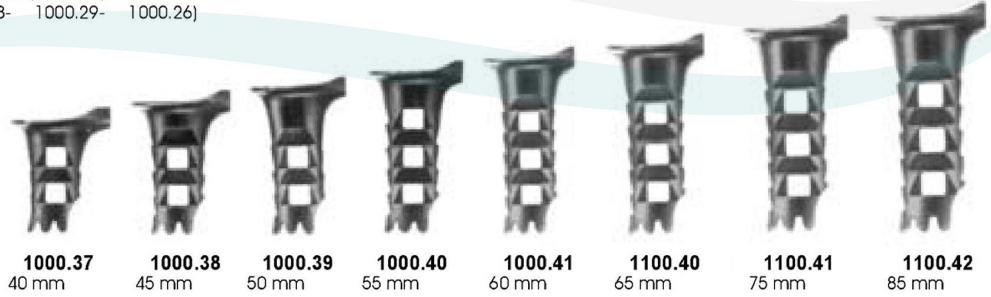

Retractors (Wound Spreaders, self-retaining)

HARD COATED

1000.28 Sadece ekartör
Retractor only

CASPAR
1000.27 Komple/Complete
(1000.28- 1000.29- 1000.26)