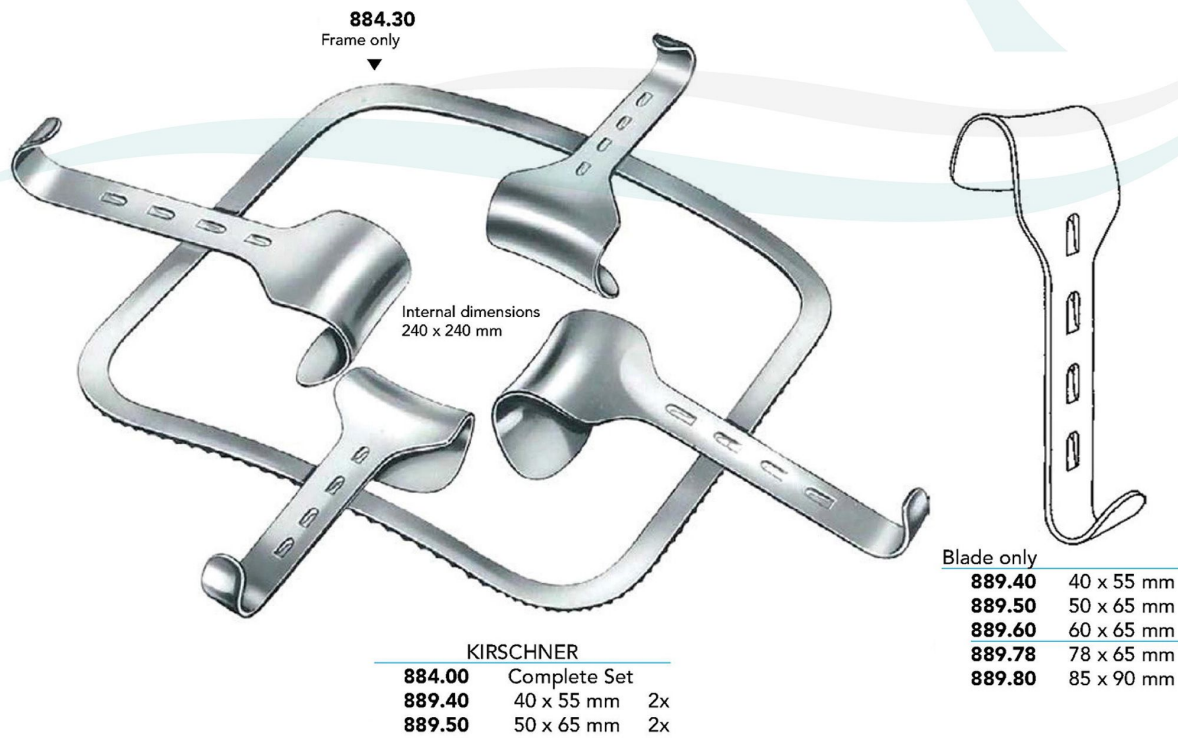

**844.91**  
Central blade  
60 x 65 mm

**O'SULLIVAN-O'CONNOR**  
**868.00**  
20 cm/8"

Lateral blades  
60 x 35 mm

**868.90**  
Central blade  
80 x 12 mm

**868.91**  
Central blade  
110 x 70 mm

Complete with  
2 fixed lateral blades  
& 2 central blades

**Retractors (Wound Spreaders, self-retaining)**

**KIRSCHNER**

<b>882.00</b>	Complete Set	
<b>889.50</b>	50 x 65 mm	3x
<b>889.80</b>	85 x 90 mm	1x
<b>889.98</b>	80 x 90 mm	1x
<b>889.99</b>	105 x 35 mm	1x

**Blade only**

<b>889.98</b>	98 x 50 mm
<b>889.99</b>	105 x 35 mm

**KIRSCHNER**

<b>884.00</b>	Complete Set	
<b>889.40</b>	40 x 55 mm	2x
<b>889.50</b>	50 x 65 mm	2x

**Blade only**

<b>889.40</b>	40 x 55 mm
<b>889.50</b>	50 x 65 mm
<b>889.60</b>	60 x 65 mm
<b>889.78</b>	78 x 65 mm
<b>889.80</b>	85 x 90 mm