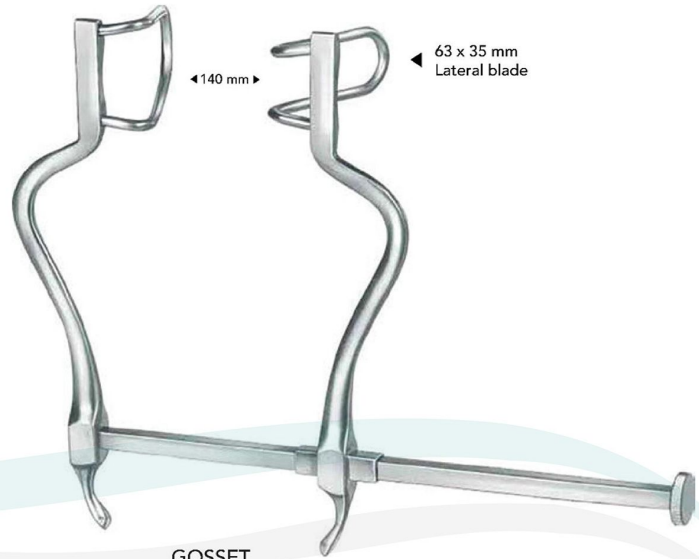

**BALFOUR-STANDARD**  
**858.00**  
20 cm/8"

Complete with  
1 pair of lateral blades  
& 1 central blade

**BALFOUR MOD. USA**  
**860.00**  
20 cm/8"

Complete with  
1 pair of lateral blades  
& 1 central blade

**BALFOUR**  
**854.00**  
20 cm/8"

Complete with  
1 pair of lateral blades  
& 1 central blade

**Retractors (Wound Spreaders, self-retaining)**

**GOSSET-BABY**  
**840.00**  
12.5 cm/5"

Lateral blade  
40 x 30 mm

◀120 mm▶

**GOSSET**  
**846.00**  
18.5 cm/7¼"

◀63 x 35 mm  
Lateral blade

◀140 mm▶

**DIPRO**

**GOSSET**  
**844.00**  
16.5 cm/6½"

Lateral blade  
63 x 35 mm

◀160 mm▶

**844.91**  
Central blade  
60 x 65 mm

**O'SULLIVAN-O'CONNOR**  
**868.00**  
20 cm/8"

Lateral blades  
60 x 35 mm

**868.90**  
Central blade  
80 x 12 mm

**868.91**  
Central blade  
110 x 70 mm

Complete with  
2 fixed lateral blades  
& 2 central blades