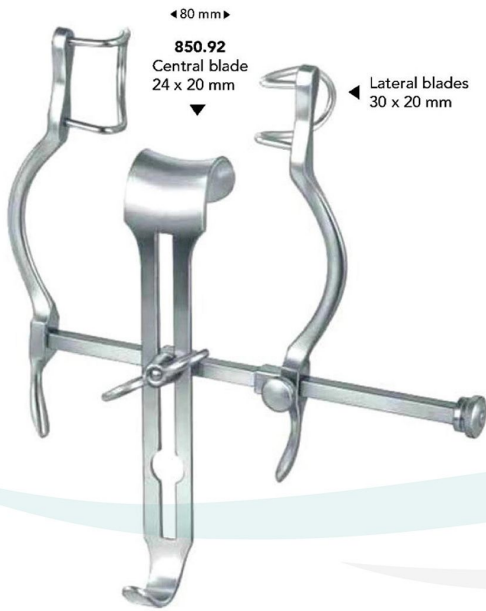

**COLLIN**  
**815.00**  
31 cm/12¼"

**826.90**  
Central blade  
60 x 75 mm

**839.60**  
60 x 80 mm  
Complete with  
1 pair of lateral  
blades

**RICARD**

Central blades  
**830.02** 50 x 70 mm  
**830.04** 80 x 70 mm

**.828.00**  
Complete with 1 pair  
of lateral blades **839.90**  
& central blade **830.02**

**830.00**  
Complete with 1 pair of  
lateral blades **839.92**  
& central blade **830.04**

**828.01**  
Spreader only

Lateral blades (pairs)

18 x 40 mm **839.18**  
27 x 40 mm **839.27**  
38 x 60 mm **839.38**  
48 x 90 mm **839.45**  
60 x 80 mm **839.60**

50 x 70 mm **839.50**  
52 x 110 mm **839.52**  
70 x 55 mm **839.70**  
50 x 58 mm **839.90**  
60 x 80 mm **839.92**  
72 x 85 mm **839.94**  
100 x 120 mm **839.100**

**Retractors (Wound Spreaders, self-retaining)**

**BALFOUR-BABY**  
**850.00**  
12.5 cm/5"

Complete with  
1 pair of lateral blades  
& 1 central blade

**BALFOUR**  
**852.00**  
20 cm/8"

Complete with  
1 pair of lateral blades  
& 1 central blade