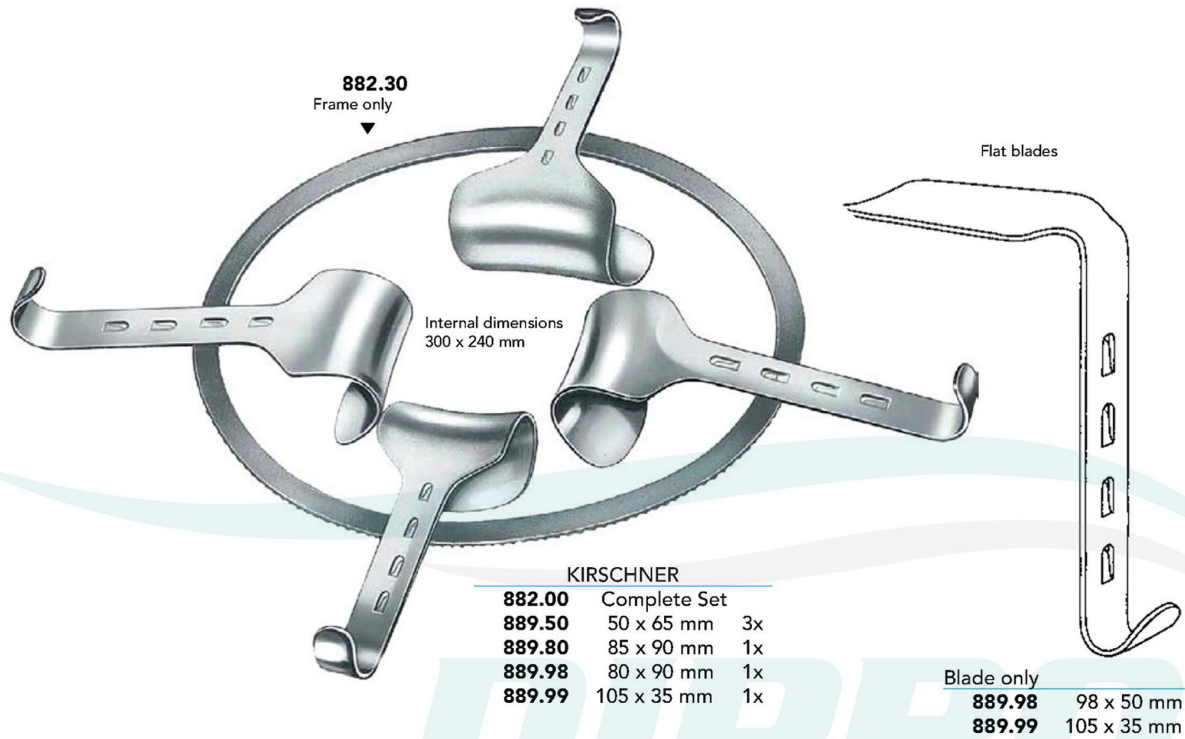

Retractors (Wound Spreaders, self-retaining)

KIRSCHNER

882.00	Complete Set	
889.50	50 x 65 mm	3x
889.80	85 x 90 mm	1x
889.98	80 x 90 mm	1x
889.99	105 x 35 mm	1x

Blade only

889.98	98 x 50 mm
889.99	105 x 35 mm