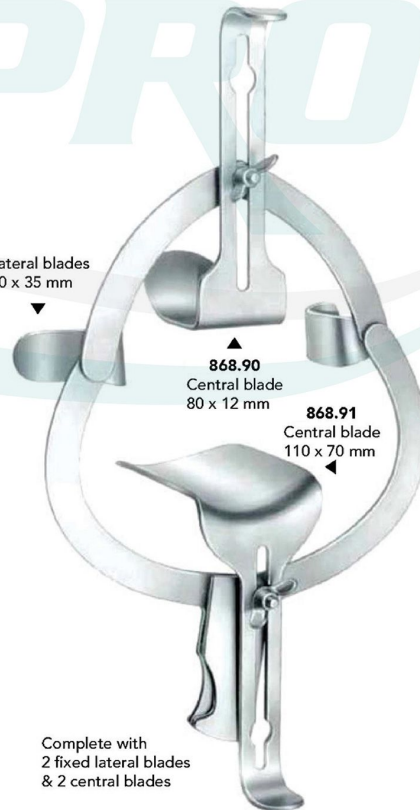

**BALFOUR-STANDARD**  
**858.00**  
20 cm/8"

Complete with  
1 pair of lateral blades  
& 1 central blade

**BALFOUR MOD. USA**  
**860.00**  
20 cm/8"

Complete with  
1 pair of lateral blades  
& 1 central blade

**BALFOUR**  
**854.00**  
20 cm/8"

Complete with  
1 pair of lateral blades  
& 1 central blade

**Retractors (Wound Spreaders, self-retaining)**

**GOSSET-BABY**  
**840.00**  
12.5 cm/5"

Lateral blade  
40 x 30 mm

◀120 mm▶

**GOSSET**  
**846.00**  
18.5 cm/7¼"

◀63 x 35 mm  
Lateral blade

◀140 mm▶

**DIPRO**

**GOSSET**  
**844.00**  
16.5 cm/6½"

Lateral blade  
63 x 35 mm

◀160 mm▶

**844.91**  
Central blade  
60 x 65 mm

**O'SULLIVAN-O'CONNOR**  
**868.00**  
20 cm/8"

Lateral blades  
60 x 35 mm

**868.90**  
Central blade  
80 x 12 mm

**868.91**  
Central blade  
110 x 70 mm

Complete with  
2 fixed lateral blades  
& 2 central blades