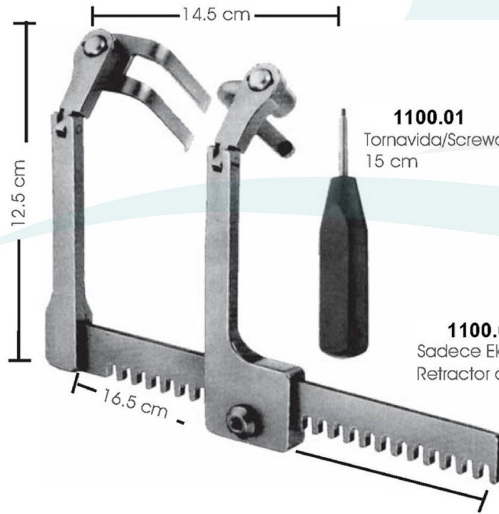

**1000.17**  
1 adet bleyd  
1 each blade  
20 x 30 mm

**1000.73**  
Kalça ekartörü  
Hip retractor

**1000.74**  
Zincirli ağırlık  
Weight with chain  
1 kg

Spinal Ekartör  
Spine Retractor

**1100.01**  
Tornavida/Screwdriver  
15 cm