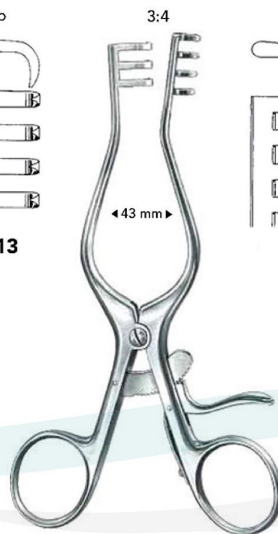

Semi-sharp

Teeth	Semi-Sharp
20 cm/8"	3:4 <b>734.21</b>
24 cm/9 1/2"	<b>734.25</b>

**Retractors (Wound Spreaders, self-retaining)**

**WEITLANER-BABY**  
**767.13**  
13.5 cm/5¼"

Sharp

**740.13**

13 cm/5"

Blunt

**741.13**

**MOLLISON**  
**754.15**  
15.5 cm/6"

**WILLIAMS**  
17 cm/6¾"

**HENLEY**  
16.5 cm/6½"

Complete with 3 central blades

Sharp

**769.00**

blunt