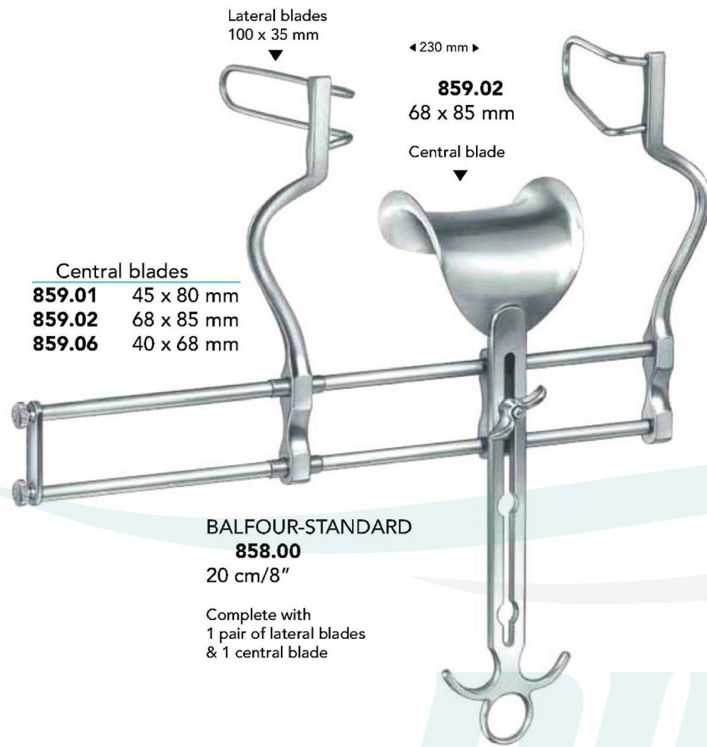

Lateral blades (pairs)

18 x 40 mm **839.18**  
27 x 40 mm **839.27**  
38 x 60 mm **839.38**  
48 x 90 mm **839.45**  
60 x 80 mm **839.60**

50 x 70 mm **839.50**  
52 x 110 mm **839.52**  
70 x 55 mm **839.70**  
50 x 58 mm **839.90**  
60 x 80 mm **839.92**  
72 x 85 mm **839.94**  
100 x 120 mm **839.100**

**Retractors (Wound Spreaders, self-retaining)**

**BALFOUR-BABY**  
**850.00**  
12.5 cm/5"

Complete with  
1 pair of lateral blades  
& 1 central blade

**BALFOUR**  
**852.00**  
20 cm/8"

Complete with  
1 pair of lateral blades  
& 1 central blade

**BALFOUR**  
**856.00**  
20 cm/8"

Complete with  
1 pair of lateral blades  
& 1 central blade **856.91**

**Retractors (Wound Spreaders, self-retaining)**

Central blades	
<b>859.01</b>	45 x 80 mm
<b>859.02</b>	68 x 85 mm
<b>859.06</b>	40 x 68 mm

**BALFOUR-STANDARD**  
**858.00**  
20 cm/8"

Complete with  
1 pair of lateral blades  
& 1 central blade

**BALFOUR MOD. USA**  
**860.00**  
20 cm/8"

Complete with  
1 pair of lateral blades  
& 1 central blade