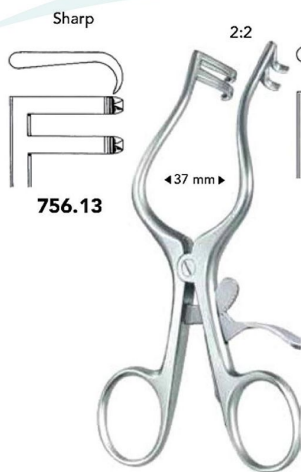

**741.13**

**MOLLISON**  
**754.15**  
15.5 cm/6"

**WILLIAMS**  
17 cm/6¾"

**HENLEY**  
16.5 cm/6½"

Complete with 3 central blades

Sharp

**769.00**

blunt

**770.20**  
21 cm/8¼"

**770.26**  
24.5 cm/9¾"

**771.13**  
14 cm/5½"

**771.16**  
16 cm/6¼"

**771.20**  
21 cm/8¼"

**771.26**  
24.5 cm/9¾"

**772.13**  
14 cm/5½"

**772.16**  
16 cm/6¼"

**772.20**  
21 cm/8¼"

**772.26**  
24.5 cm/9¾"

**ANDERSON-ADSON**  
**732.20**  
19 cm/7½"

**ADSON**  
**773.13**  
14 cm/5½"

**725.14**

13.5 cm/5¼"

**727.14**

**Retractors (Wound Spreaders, self-retaining)**

ADSON

PLESTER  
13 cm/5"

PLESTER  
757.11  
10.5 cm/4¼"

PLESTER  
759.11  
10.5 cm/4¼"

MILLIGAN  
765.13  
13.5 cm/5¼"

**Retractors (Wound Spreaders, self-retaining)**

**BECKMANN**  
32 cm/12¾" Sharp **776.31**  
31.5 cm/12½" Semi-Sharp **776.32**