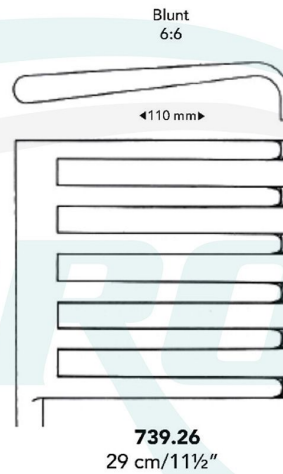

Retractors (Wound Spreaders, self-retaining)