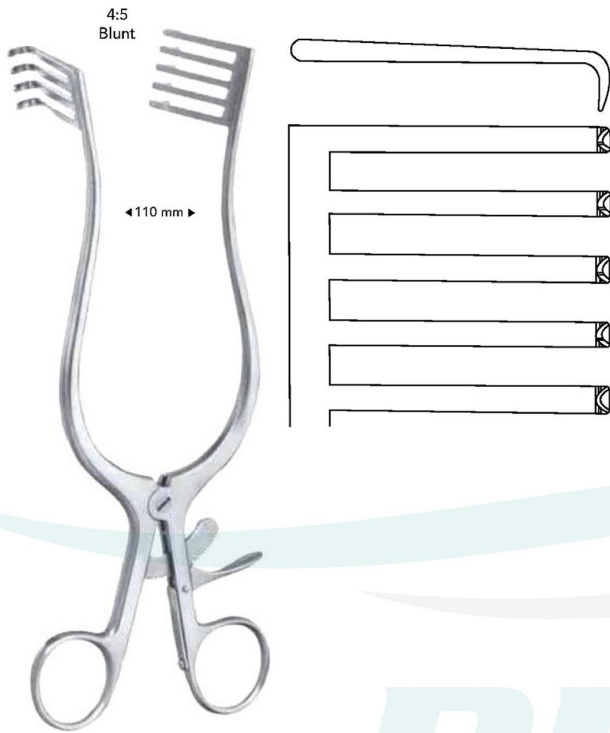

**772.20**  
21 cm/8¼"

**772.26**  
24.5 cm/9¾"

**ANDERSON-ADSON**  
**732.20**  
19 cm/7½"

**ADSON**  
**773.13**  
14 cm/5½"

**725.14**

13.5 cm/5¼"

**727.14**

**Retractors (Wound Spreaders, self-retaining)**

ADSON

PLESTER  
13 cm/5"

PLESTER  
757.11  
10.5 cm/4¼"

PLESTER  
759.11  
10.5 cm/4¼"

MILLIGAN  
765.13  
13.5 cm/5¼"

**Retractors (Wound Spreaders, self-retaining)**

**BECKMANN**  
32 cm/12¾" Sharp **776.31**  
31.5 cm/12½" Semi-Sharp **776.32**

**ADSON**  
Sharp **777.32** Semi-Sharp **777.33**  
33 cm/13"

**BECKMAN-EATON**  
**778.32**  
32 cm/12¾"

**Retractors (Wound Spreaders, self-retaining)**

**NORFOLK-NORWICH**  
**733.22**  
21.5 cm/8¼"

**TRAVERS**  
**733.21**  
21.5 cm/8¼"