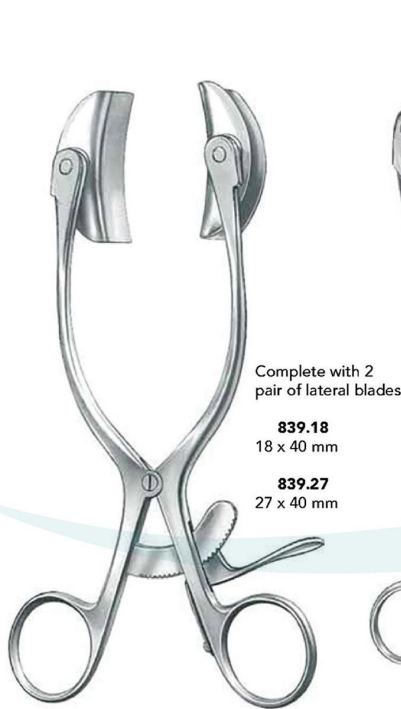

◀180 mm▶

With joints

**906.91**  
◀ Frame only

**SCOVILLE-HAVERFIELD**  
**906.90**  
22 cm/8¾"

Complete set consisting of:  
hook only **906.01** frame only **906.91**  
& blades **906.11**

Hooks

**906.01**  
5 cm/2"  
50 mm, deep, blunt

**Sharp**

<b>906.41</b>	48 x 50 mm
<b>906.42</b>	64 x 50 mm
<b>906.43</b>	64 x 64 mm
<b>906.44</b>	80 x 57 mm

**Sharp**

<b>906.46</b>	44 x 38 mm
<b>906.47</b>	67 x 44 mm

**Retractors (Wound Spreaders, self-retaining)**

**COLLIN-BABY**  
**820.00**  
18 cm/7"

Complete with 2  
pair of lateral blades

**839.18**  
18 x 40 mm  
**839.27**  
27 x 40 mm

**COLLIN**  
**822.22**  
20 cm/8"

Complete with  
1 pair of lateral  
blades

**839.38**  
38 x 60 mm

**COLLIN**  
**823.00**  
20 cm/8"

**823.90**  
Central blade  
38 x 55 mm

**COLLIN**  
**824.00**  
20 cm/8"  
Complete, with 1 pair of  
lateral blades **839.45**  
and central blade  
**823.90**