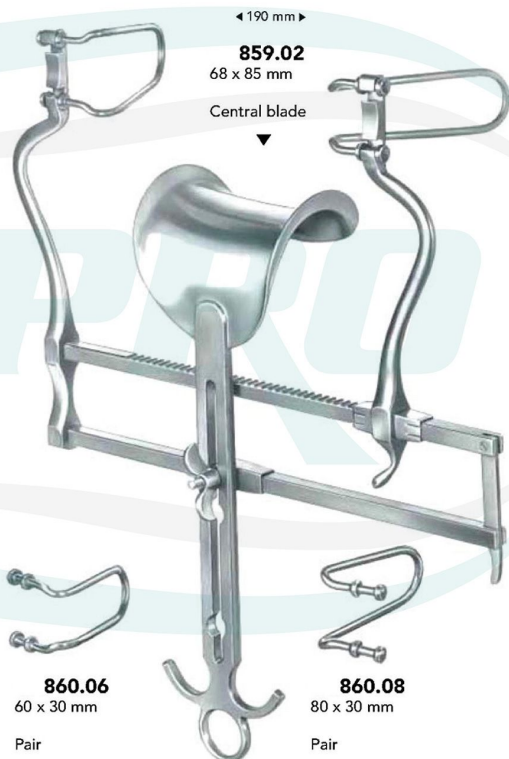

**Retractors (Wound Spreaders, self-retaining)**

**BALFOUR-BABY**  
**850.00**  
12.5 cm/5"

Complete with  
1 pair of lateral blades  
& 1 central blade

**BALFOUR**  
**852.00**  
20 cm/8"

Complete with  
1 pair of lateral blades  
& 1 central blade

**BALFOUR**  
**856.00**  
20 cm/8"

Complete with  
1 pair of lateral blades  
& 1 central blade **856.91**

**Retractors (Wound Spreaders, self-retaining)**

Central blades	
<b>859.01</b>	45 x 80 mm
<b>859.02</b>	68 x 85 mm
<b>859.06</b>	40 x 68 mm

**BALFOUR-STANDARD**  
**858.00**  
20 cm/8"

Complete with  
1 pair of lateral blades  
& 1 central blade

**BALFOUR MOD. USA**  
**860.00**  
20 cm/8"

Complete with  
1 pair of lateral blades  
& 1 central blade