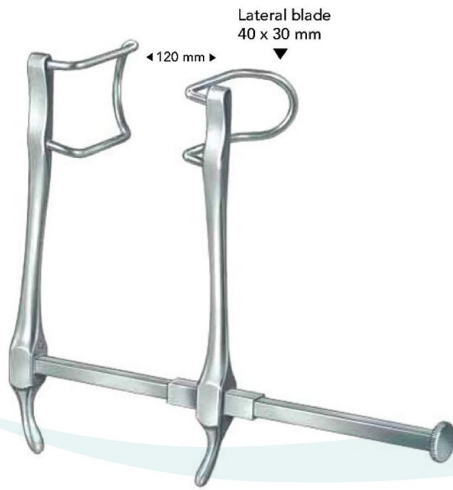

**BALFOUR**  
**856.00**  
20 cm/8"

Complete with  
1 pair of lateral blades  
& 1 central blade **856.91**

**Retractors (Wound Spreaders, self-retaining)**

Central blades	
<b>859.01</b>	45 x 80 mm
<b>859.02</b>	68 x 85 mm
<b>859.06</b>	40 x 68 mm

**BALFOUR-STANDARD**  
**858.00**  
20 cm/8"

Complete with  
1 pair of lateral blades  
& 1 central blade

**BALFOUR MOD. USA**  
**860.00**  
20 cm/8"

Complete with  
1 pair of lateral blades  
& 1 central blade

**BALFOUR**  
**854.00**  
20 cm/8"

Complete with  
1 pair of lateral blades  
& 1 central blade

**Retractors (Wound Spreaders, self-retaining)**

**GOSSET-BABY**  
**840.00**  
12.5 cm/5"

Lateral blade  
40 x 30 mm