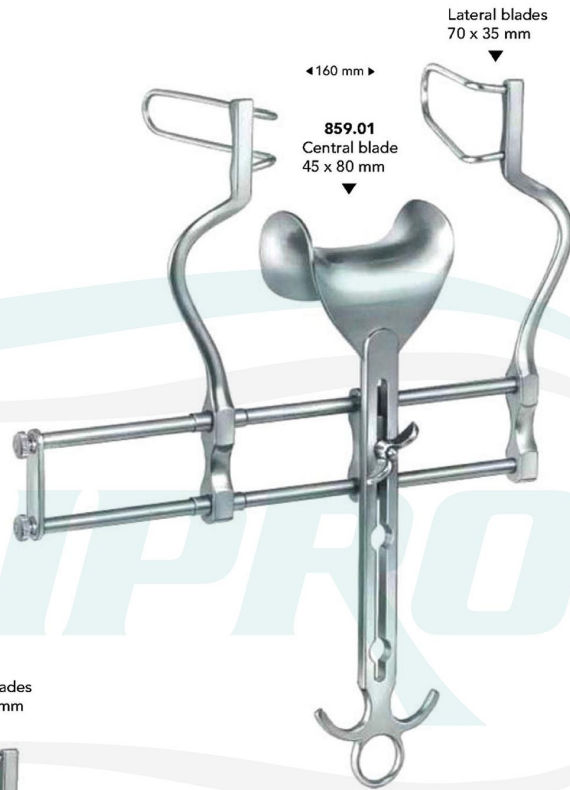

**.828.00**  
Complete with 1 pair  
of lateral blades **839.90**  
& central blade **830.02**

**830.00**  
Complete with 1 pair of  
lateral blades **839.92**  
& central blade **830.04**

**828.01**  
Spreader only

Lateral blades (pairs)

18 x 40 mm **839.18**  
27 x 40 mm **839.27**  
38 x 60 mm **839.38**  
48 x 90 mm **839.45**  
60 x 80 mm **839.60**

50 x 70 mm **839.50**  
52 x 110 mm **839.52**  
70 x 55 mm **839.70**  
50 x 58 mm **839.90**  
60 x 80 mm **839.92**  
72 x 85 mm **839.94**  
100 x 120 mm **839.100**

**Retractors (Wound Spreaders, self-retaining)**

**BALFOUR-BABY**  
**850.00**  
12.5 cm/5"

Complete with  
1 pair of lateral blades  
& 1 central blade

**BALFOUR**  
**852.00**  
20 cm/8"

Complete with  
1 pair of lateral blades  
& 1 central blade