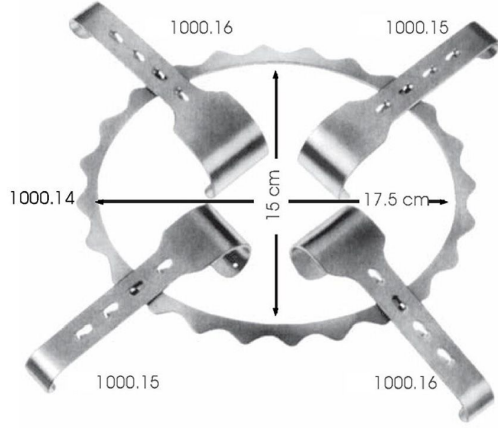

Retractors (Wound Spreaders, self-retaining)

DENNIS-BROWNE
1000.13
Komple/Complete

1. **1000.14** 175 x 150 mm Çember/Frame
   1000.15 40 x 30 mm 2 adet bleyd/2 each blades
   1000.16 40 x 40 mm 2 adet bleyd/2 each blades