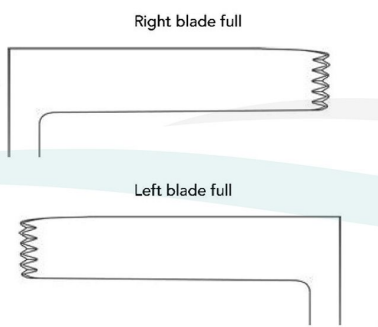

Semi-sharp

Teeth	Semi-Sharp
20 cm/8"	3:4 <b>734.21</b>
24 cm/9 1/2"	<b>734.25</b>

**Retractors (Wound Spreaders, self-retaining)**

**WEITLANER-BABY**  
**767.13**  
13.5 cm/5¼"

Sharp

**740.13**

13 cm/5"

Blunt

**741.13**

**MOLLISON**  
**754.15**  
15.5 cm/6"

**WILLIAMS**  
17 cm/6¾"

**HENLEY**  
16.5 cm/6½"

Complete with 3 central blades

Sharp

**769.00**

blunt