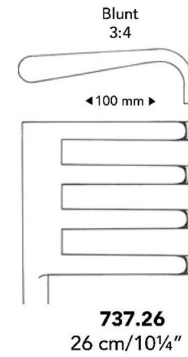

13.5 cm/5¼"