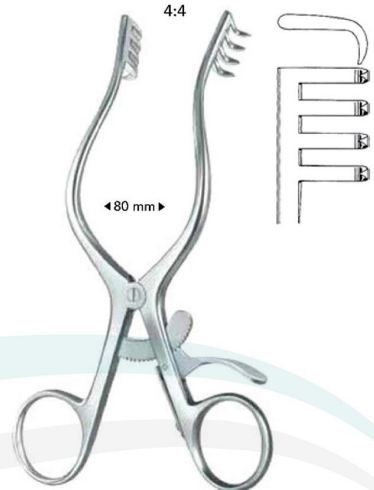

Semi-sharp

Teeth	Semi-Sharp
20 cm/8"	3:4 <b>734.21</b>
24 cm/9 1/2"	<b>734.25</b>

**Retractors (Wound Spreaders, self-retaining)**

**WEITLANER-BABY**  
**767.13**  
13.5 cm/5¼"

Sharp

**740.13**

13 cm/5"

Blunt

**741.13**

**MOLLISON**  
**754.15**  
15.5 cm/6"

**WILLIAMS**  
17 cm/6¾"

**HENLEY**  
16.5 cm/6½"

Complete with 3 central blades

Sharp

**769.00**

blunt