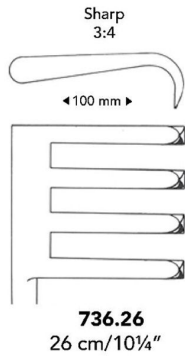

ADSON
773.13
14 cm/5½"