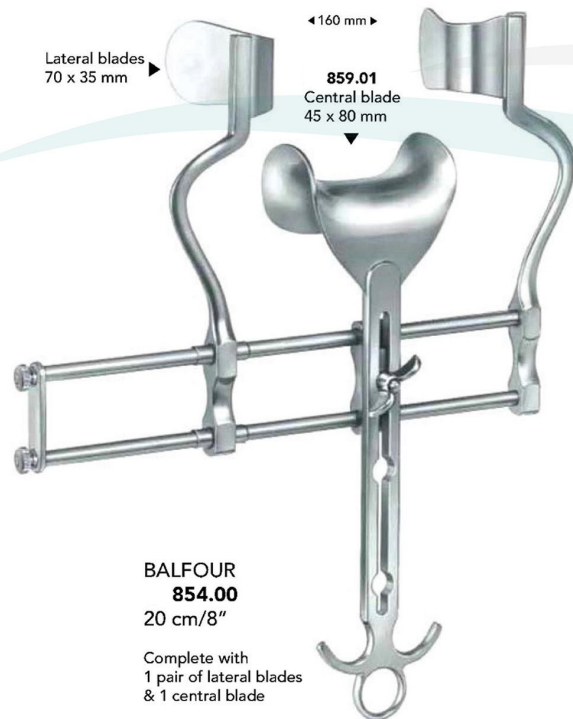

**Retractors (Wound Spreaders, self-retaining)**

**BALFOUR-BABY**  
**850.00**  
12.5 cm/5"

Complete with  
1 pair of lateral blades  
& 1 central blade

**BALFOUR**  
**852.00**  
20 cm/8"

Complete with  
1 pair of lateral blades  
& 1 central blade

**BALFOUR**  
**856.00**  
20 cm/8"

Complete with  
1 pair of lateral blades  
& 1 central blade **856.91**

**Retractors (Wound Spreaders, self-retaining)**

Central blades	
<b>859.01</b>	45 x 80 mm
<b>859.02</b>	68 x 85 mm
<b>859.06</b>	40 x 68 mm

**BALFOUR-STANDARD**  
**858.00**  
20 cm/8"

Complete with  
1 pair of lateral blades  
& 1 central blade

**BALFOUR MOD. USA**  
**860.00**  
20 cm/8"

Complete with  
1 pair of lateral blades  
& 1 central blade