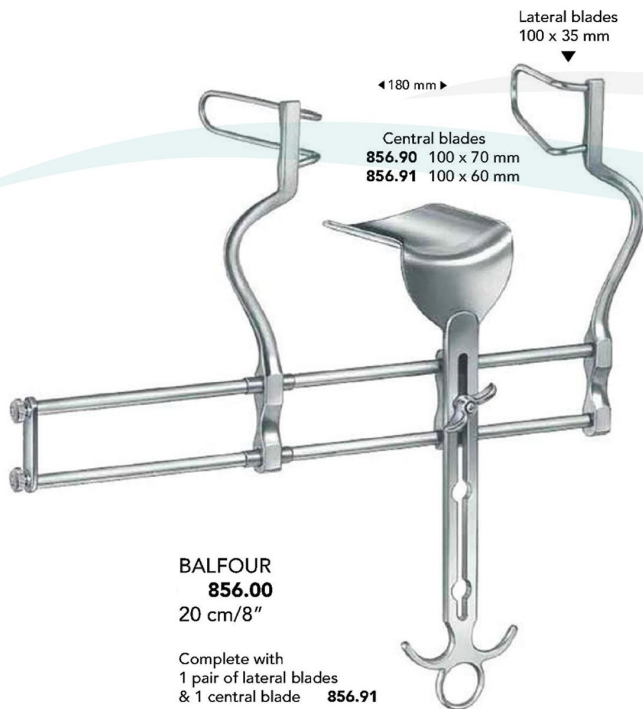

Lateral blades (pairs)

18 x 40 mm **839.18**  
27 x 40 mm **839.27**  
38 x 60 mm **839.38**  
48 x 90 mm **839.45**  
60 x 80 mm **839.60**

50 x 70 mm **839.50**  
52 x 110 mm **839.52**  
70 x 55 mm **839.70**  
50 x 58 mm **839.90**  
60 x 80 mm **839.92**  
72 x 85 mm **839.94**  
100 x 120 mm **839.100**

**Retractors (Wound Spreaders, self-retaining)**

**BALFOUR-BABY**  
**850.00**  
12.5 cm/5"

Complete with  
1 pair of lateral blades  
& 1 central blade

**BALFOUR**  
**852.00**  
20 cm/8"

Complete with  
1 pair of lateral blades  
& 1 central blade

**BALFOUR**  
**856.00**  
20 cm/8"

Complete with  
1 pair of lateral blades  
& 1 central blade **856.91**

**Retractors (Wound Spreaders, self-retaining)**

Central blades	
<b>859.01</b>	45 x 80 mm
<b>859.02</b>	68 x 85 mm
<b>859.06</b>	40 x 68 mm

**BALFOUR-STANDARD**  
**858.00**  
20 cm/8"

Complete with  
1 pair of lateral blades  
& 1 central blade

**BALFOUR MOD. USA**  
**860.00**  
20 cm/8"

Complete with  
1 pair of lateral blades  
& 1 central blade