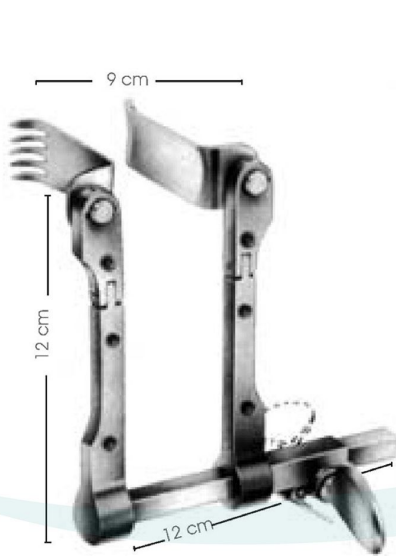

Retractors (Wound Spreaders, self-retaining)

CASPAR
1000.45
1200.17 Sadece ekartör/Retractor only
1200.24-GR1200.27)