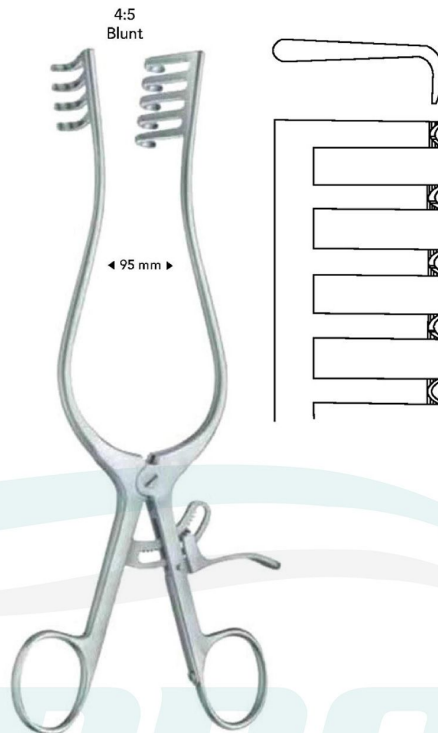

**ADSON**  
Sharp **777.32** Semi-Sharp **777.33**  
33 cm/13"

**BECKMAN-EATON**  
**778.32**  
32 cm/12¾"

**Retractors (Wound Spreaders, self-retaining)**

**NORFOLK-NORWICH**  
**733.22**  
21.5 cm/8¼"

**TRAVERS**  
**733.21**  
21.5 cm/8¼"